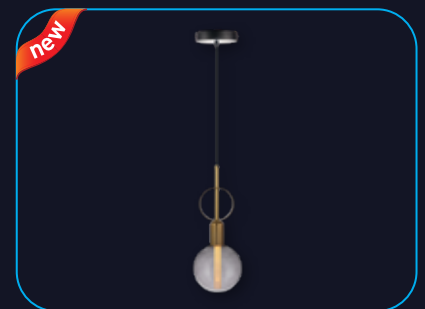

VERSA PENDANT 1LS E27 MATT GLD

A luxurious matte gold finish that exudes elegance, this versatile pendant pairs beautifully with any Dazzle Shine lamp.

Model	Ordering Code	HSN Code	List Price in ₹ Per Unit	Master Packing (No. of Unit/s)
Versa Pendant 1LS E27 Matt GLD	LHFIAXD1TN1T007	94051900	2803.00	4 N