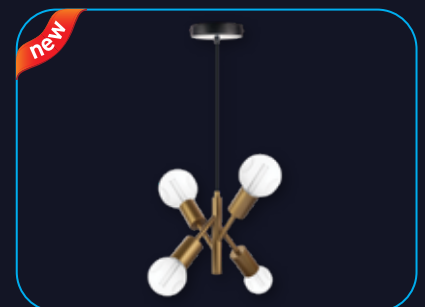

OMNI PENDANT 3LS E27 MATT GLD

A stunning pendant with a matte gold finish and four lamp sources designed for versatility, pairing with Dazzle Shine lamp.

Model	Ordering Code	HSN Code	List Price in ₹ Per Unit	Master Packing (No. of Unit/s)
Omni Pendant 3LS E27 Matt GLD	LHFIAWD3TN1T021	94051900	4410.00	4 N