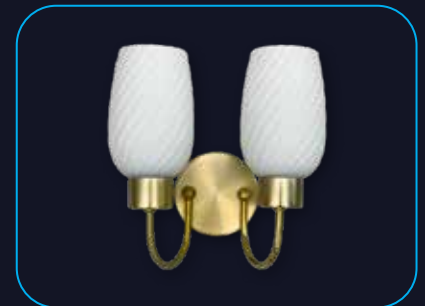

GOBLETO WL 2LS E27 GLD

Decorative wall light, gold finish fixture with white glass diffuser suitable for 7.5 W LED filament lamp E27 base.

Model	Ordering Code	HSN Code	List Price in ₹ Per Unit	Master Packing (No. of Unit/s)
1 N x 9 W LED Lamp/ 2 N x 7.5 W LED filament lamp	LHFOAKD2TZ1D060	94051900	5672.00	2 N