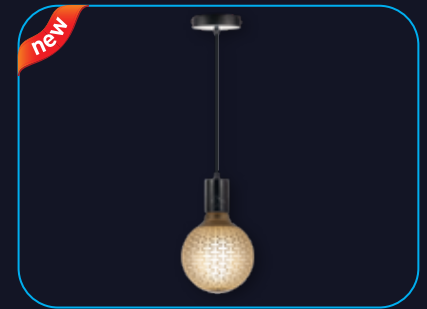

RADIA PENDANT 1LS E27 MATT BLK MRB

A stunning blend of sleek black and marble finish that exudes elegance and pairs perfectly with Dazzle Shine lamp.

Model	Ordering Code	HSN Code	List Price in ₹ Per Unit	Master Packing (No. of Unit/s)
Radia Pendant 1LS E27 Matt BLK MRB	LHFIAYD1TN1K007	94051900	1453.00	4 N