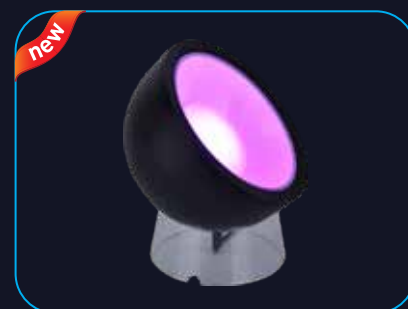

LUMOSPHERE (Smart Globe Projector BLE-MESH)

Meet Lumosphere, the ultimate portable smart globe projector. Transform any space, painting over it with a burst of vibrant coloured lights. This luminary can be controlled with the Digitap app, remote, or voice commands. Sync it to your playlists for an immersive experience or schedule it to match your everyday routine.

Model	Ordering Code	HSN Code	List Price in ₹ Per Unit	Master Packing (No. of Unit/s)
Lumosphere 10 W TW+RGB Globe Projector BLE-MESH	LHEHDGP1NN1K010	9405110000	7965.00	4 N