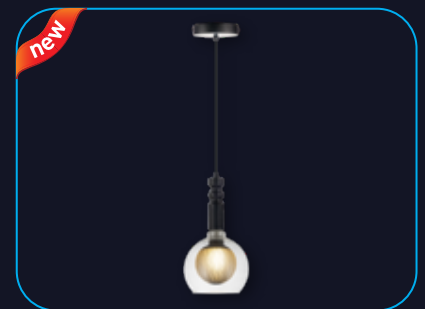

ROOK PENDANT 1LS E27 BLK L

A sleek black elongated, carved-shaped pendant that adds a touch of sophistication to any room, perfectly paired with Dazzle Shine lamp.

Model	Ordering Code	HSN Code	List Price in ₹ Per Unit	Master Packing (No. of Unit/s)
Rook Pendant 1LS E27 BLK L	LHFIAXD1TN1K007	94051900	1453.00	4 N