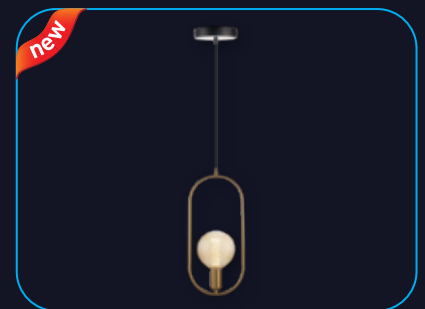

ILLUMINA PENDANT 1LS E27 MATT GLD

An elegant oval-shaped fixture with a matte gold finish designed to illuminate from its center perfectly pairing with Dazzle Shine lamp.

Model	Ordering Code	HSN Code	List Price in ₹ Per Unit	Master Packing (No. of Unit/s)
Illumina Pendant 1LS E27 Matt GLD	LHFIAWD1TN1T007	94051900	4410.00	4 N