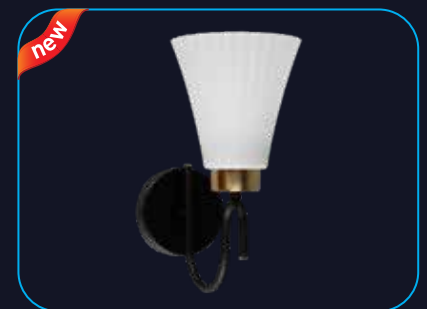

AURA WL 1LS BLK B22 PPCP

Decorative Wall Light black color fixture with white PPCP diffuser suitable for 7.5 E LED filament lamp B22 base.

Model	Ordering Code	HSN Code	List Price in ₹ Per Unit	Master Packing (No. of Unit/s)
Upto 1 N x 7.5 W LED Filament Lamp	LHFHATEBTL1K7X5	94051900	1489.00	8 N