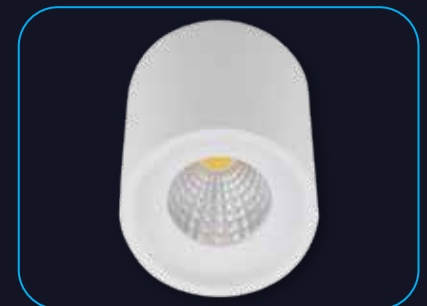

FLOURES SURFACE SPOTLIGHT

Decorative surface mounted fixture with compact design available in different finish and colors to match with ceiling requirements.

Model	Ordering Code	HSN Code	List Price in ₹ Per Unit	Master Packing (No. of Unit/s)
LED Floures Surface Spot ABR 7 W 4000 K	LHEEAKPDIE1T007	94051100	1528.00	24 N
LED Floures Surface Spot BRZ 7 W 4000 K	LHEEAKPDIE1H007	94051100	1528.00	24 N
LED Floures Surface Spot BRZ 7 W 3000 K	LHEEAKPBIE1H007	94051100	1528.00	24 N
LED Floures Surface Spot ABR 7 W 3000 K	LHEEAKPBIE1T007	94051100	1528.00	24 N
Ceiling cutout Ø 56 mm, height 66 mm for 7 W.