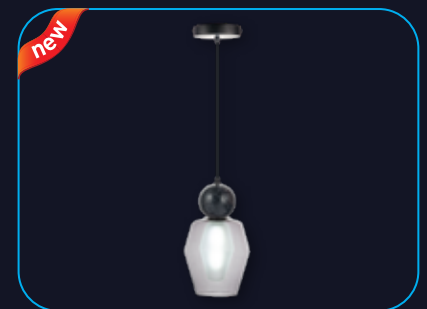

DEMI PENDANT 1LS E27 BLUE MRB

A striking blue marble finish and a circular shaped pendant that pairs perfectly with any Dazzle Shine lamp.

Model	Ordering Code	HSN Code	List Price in ₹ Per Unit	Master Packing (No. of Unit/s)
Demi Pendant 1LS E27 Blue MRB	LHFIAYD1TN1B007	94051900	1654.00	4 N