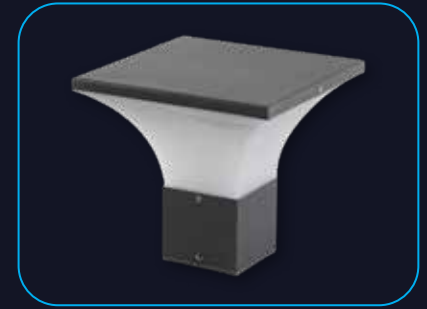

NATURA GATE LIGHT SQUARE

Gate light in aluminum die cast with modern artistic design and white PC diffuser suitable with LED lamp B22.

Model	Ordering Code	HSN Code	List Price in ₹ Per Unit	Master Packing (No. of Unit/s)
1N x 7.5 W LED Filament Lamp	LHFOASE1TN5W009	94051900	1771.00	8 N