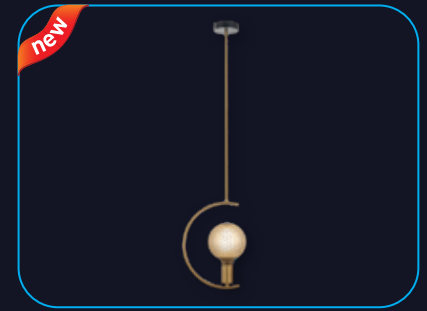

QUESTO PENDANT 1LS E27 MATT GLD

A modern marvel with a C-shaped design and a luxurious matte gold finish pendant perfectly pairing with Dazzle Shine Lamp.

Model	Ordering Code	HSN Code	List Price in ₹ Per Unit	Master Packing (No. of Unit/s)
Questo Pendant 1LS E27 Matt GLD	LHFIAYD1TN1T007	94051900	3749.00	4 N