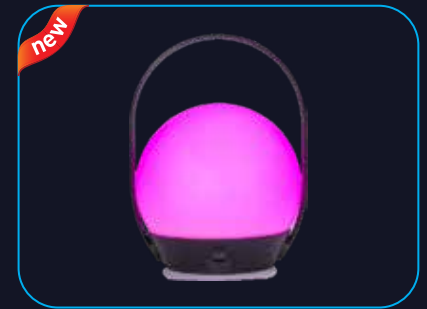

OMNIGLOW (Smart Wall Light BLE-MESH)

The OmniGlow Smart Portable Wall & Table Light has been specially designed to suit both indoor and outdoor use - it can transition between wall-mounted and tabletop configurations. This wall light exhibits a spectrum of colours, and can be controlled with the Digitap app, remote, or voice commands for tailored illumination.

Model	Ordering Code	HSN Code	List Price in ₹ Per Unit	Master Packing (No. of Unit/s)
OmniGlow 10 W Smart Wall Light BLE-MESH	LHEHDGP1NN1K2X5	9405110000	7029.00	4 N